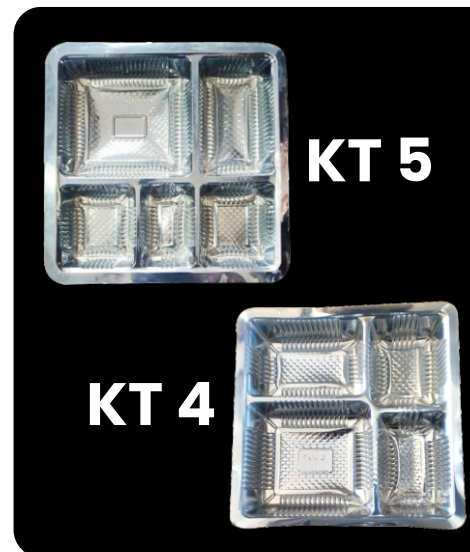

Isi (300 pack @ 100 g)

MIKA (LUX)

- ✓ **L3**
(Isi 100 pcs/pack)
(2000 pcs / karton)
- ✓ **L4**
(Isi 100 pcs/pack)
(2000 pcs / karton)
- ✓ **L5**
(Isi 100 pcs/pack)
(3000 pcs / karton)

- ✓ **KX4 (NX)**
(Isi 100 pcs/pack)
(1500 pcs / karton)
- ✓ **BL 5**
(Isi 100 pcs/pack)
(6000 pcs / karton)
- ✓ **BL 4**
(Isi 100 pcs/pack)
(6000 pcs / karton)

- ✓ **L1AJ**
(Isi 50 pcs/pack)
(500 pcs / karton)
- ✓ **L1A**
(Isi 50 pcs/pack)
(500 pcs / karton)
- ✓ **L2A**
(Isi 50 pcs/pack)
(1000 pcs / karton)

- ✓ **KT 4 (18x18)**
(Isi 100 pcs/pack)
(2000 pcs / karton)
- ✓ **KT 5 (20x20)**
(20 x 20)
(2000 pcs / karton)
- ✓ **KT 5 (22x22)**
(25 x 25)
(2000 pcs / karton)