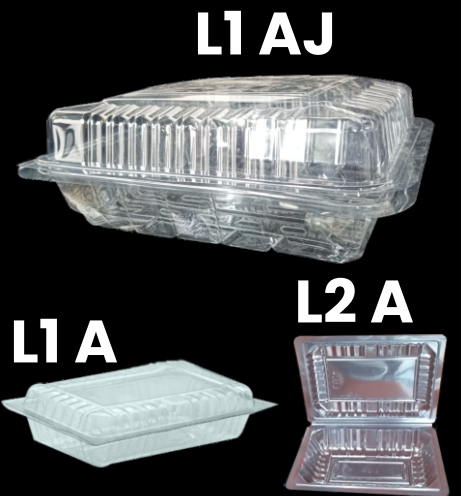

Isi (300 pack @ 100 g)

MIKA (LUX)

- ✓ **L3**
(Isi 100 pcs/pack)
(2000 pcs / karton)
- ✓ **L4**
(Isi 100 pcs/pack)
(2000 pcs / karton)
- ✓ **L5**
(Isi 100 pcs/pack)
(3000 pcs / karton)

- ✓ **KX4 (NX)**
(Isi 100 pcs/pack)
(1500 pcs / karton)
- ✓ **BL 5**
(Isi 100 pcs/pack)
(6000 pcs / karton)
- ✓ **BL 4**
(Isi 100 pcs/pack)
(6000 pcs / karton)