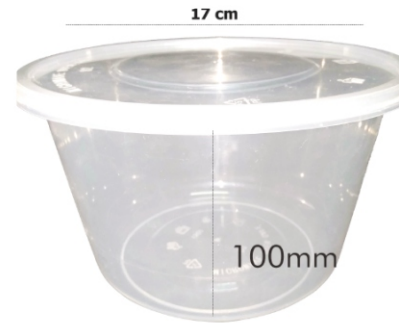

D= 11,5 cm t= 6 cm

THINWALL ROUND BOWL

- ✓ 300 ml
- Isi : 500 pcs (20pack @25pcs)
- ✓ 450 ml
- Isi : 500 pcs (20pack @25pcs)

THINWALL (LIBRA)

THINWALL Bowl

- ✓ **Bowl 200 ml**
Isi : 500 pcs (24 pack @25pcs)
- ✓ **Bowl 400 ml**
Isi : 500 pcs (20 pack @25pcs)
- ✓ **Bowl 650 ml**
Isi : 500 pcs (10 pack @25pcs)
- ✓ **Bowl 750 ml**
Isi : 300 pcs (12 pack @25pcs)
- ✓ **Bowl 1000 ml**
Isi : 300 pcs (12pack @25pcs)
- ✓ **Bowl 1500 ml**
Isi : 300 pcs (12pack @25pcs)